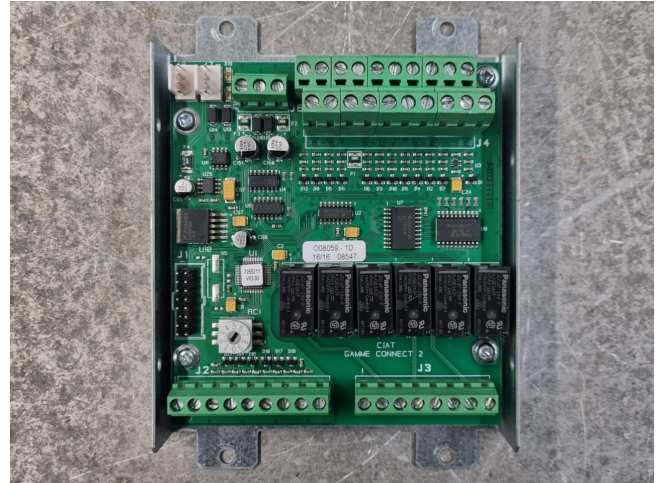

CIAT Connect2 additional board

Specifications

Марка	CIAT
тип	Connect2 additional board
Remarks	110x150x50 mm (LxWxH)
Stock	3

Description

Used CIAT Connect2 additional board

New CIAT Gamme Connect2 additional board 2 for the CIAT Connect 2 control module.